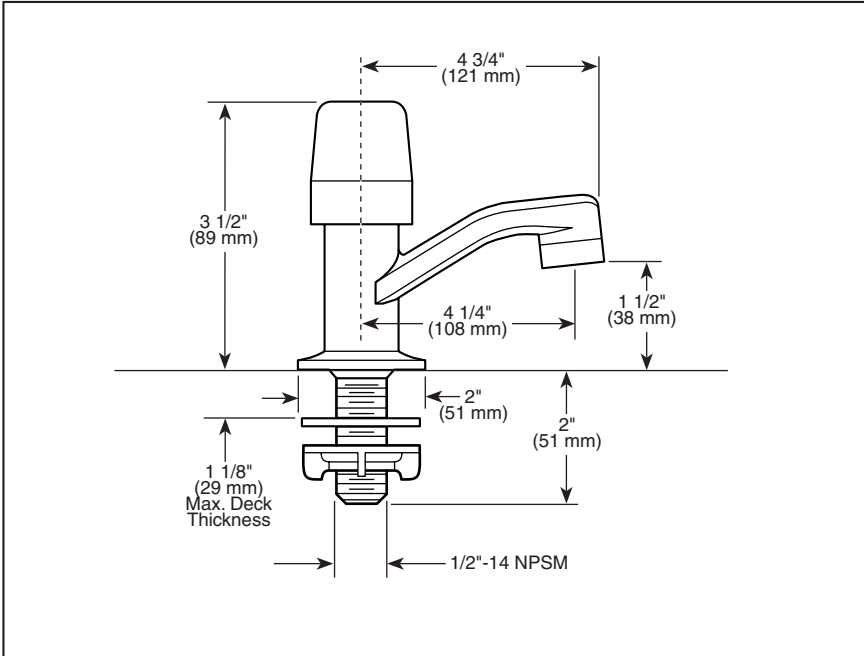

701LF-HDF

Submitted Model No.: _____

Specific Features: _____

LAVATORY FAUCETS

- Single Handle
- Slow Self-Closing
- Deck Mount Basin Faucet
- Single Hole Sink Applications

STANDARD SPECIFICATIONS:

- Single handle, slow self-closing faucet. For single hole deck mount applications.
- Solid brass fabricated body.
- Metering, vandal resistant, slow-close push handle.
- 4 1/4" (108 mm) rigid spout.
- .5 gpm (1.9 L/min) vandal resistant spray outlet. Total flow per actuation must not exceed .25 gal./cycle (1.0 L/cycle)
- All operating parts must be replaceable from above the deck.
- 1/2"-14 NPSM threaded male inlet shank.

COMPLIES WITH:

- ASME A112.18.1 / CSA B125.1
- Verified compliant with .25% weighted average Pb content regulations.